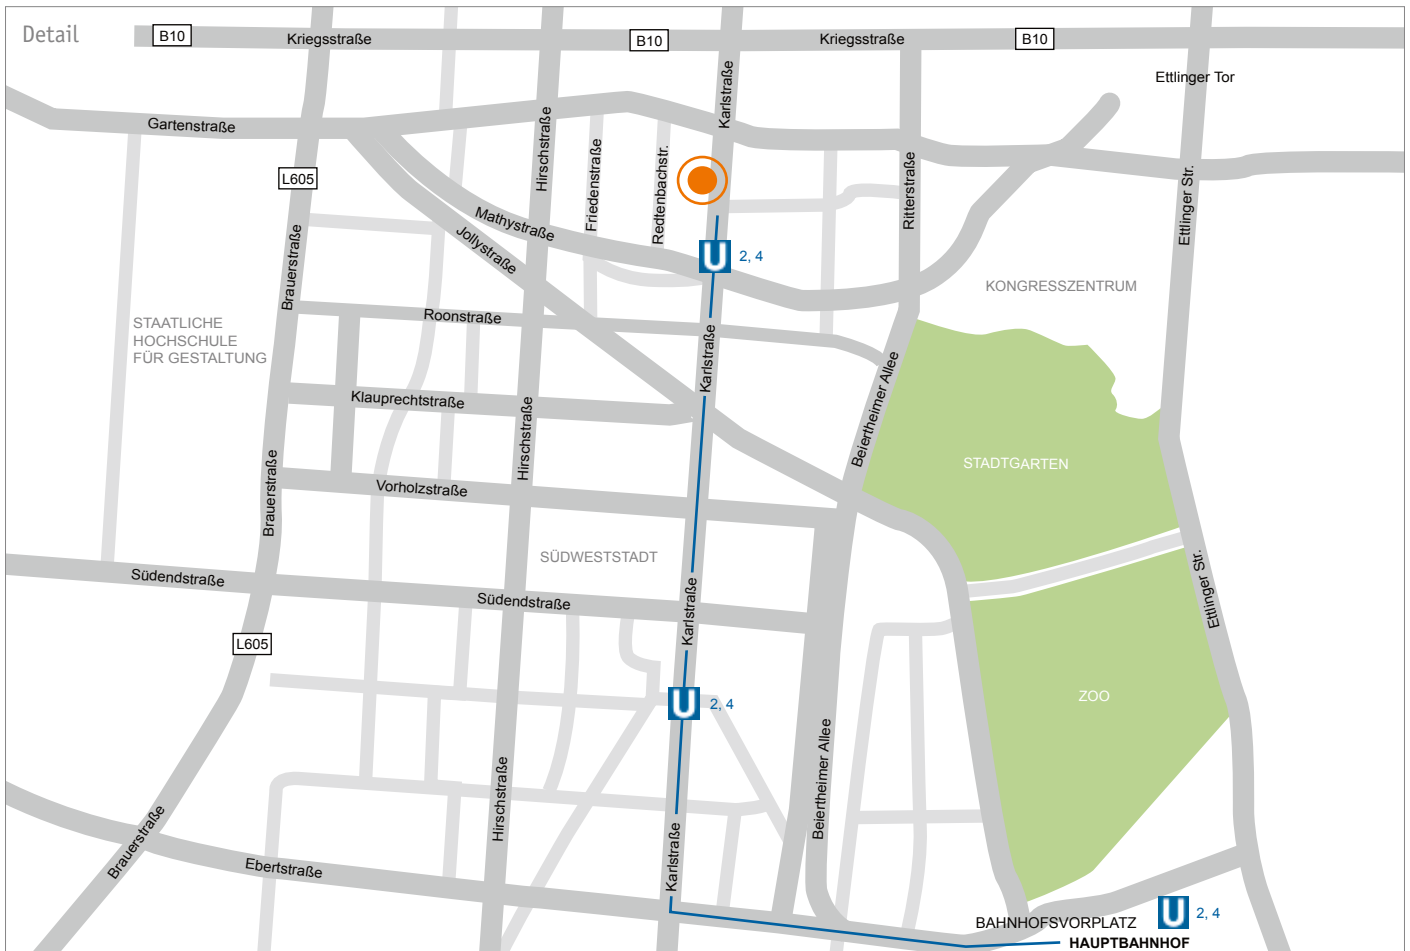

BENDER HARRER KREVET

| Rechtsanwälte

Directions to Karlsruhe Office Overview

BENDER HARRER KREVET Rechtsanwälte Partnerschaft mbB

Freiburg: Fahnenbergplatz 1 · 79098 Freiburg · Telephone: +49 761 28287-0 · Fax: +49 761 28287-55 · freiburg@bender-harrer.de

Lörrach: Humboldtstraße 3 · 79539 Lörrach · Telephone: +49 7621 4099-0 · Fax: +49 7621 4099-40 · loerrach@bender-harrer.de

Karlsruhe: Karlstraße 52 · 76133 Karlsruhe · Telephone: +49 721 959794-0 · Fax: +49 721 959794-60 · karlsruhe@bender-harrer.de

Pforzheim: Zerrennerstraße 11 · 75172 Pforzheim · Telephone: +49 7231 39763-0 · Fax: +49 7231 39763-10 · pforzheim@bender-harrer.de

Bonn: Friedrich-Ebert-Allee 67 · 53113 Bonn · Telephone: +49 228 763774-0 · Fax: +49 228 763774-10 · bonn@bender-harrer.de